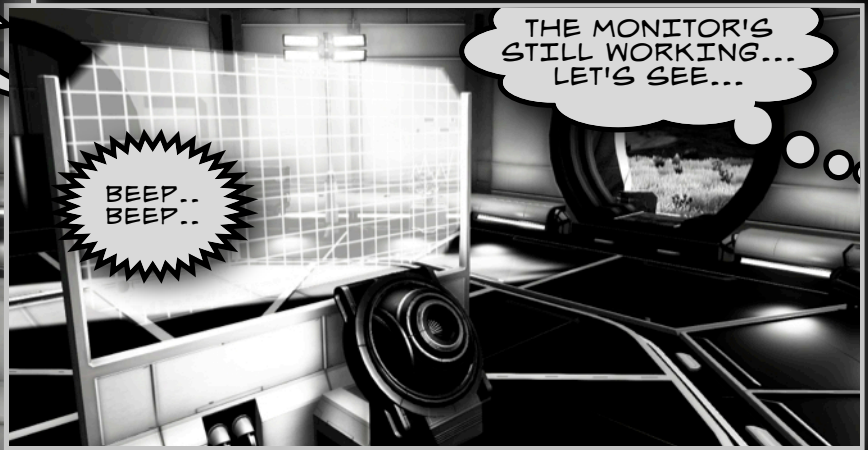

ILLUSTRATION: NMS, TOURISTARR

STORY: ADREU

ANY THREAT
DETECTED?

NEGATIVE.....

ALMOST
THERE...

NOW TO SEE WHO'S HOME...

KNOCK!
KNOCK!

BUILDING'S STILL POWERED...

...BUT ABANDONED.

WHAT?!

BEEP..
BEEP..

THE MONITOR'S STILL WORKING... LET'S SEE...

SHIP! I NEED YOU TO BOOST SCANNER!

GAH! HOW DO I GET THROUGH THAT?

AAAAHHH!!

WHAT THE... ???!

W-- WHAT?! A
HUMANOID CARCASS...
THEY WERE ATTACKED,
BUT WHO OR WHAT?

INVESTIGATING SHIP'S LOG REVEALS MISSION OBJECTIVE: ADVANCED ALIEN
TERRAFORMING TECHNOLOGY DISCOVERED, PLANETARY ENGINEERING
ENHANCEMENTS ONGOING FOR 10,000 YEARS. COMPLETION IMMINENT.