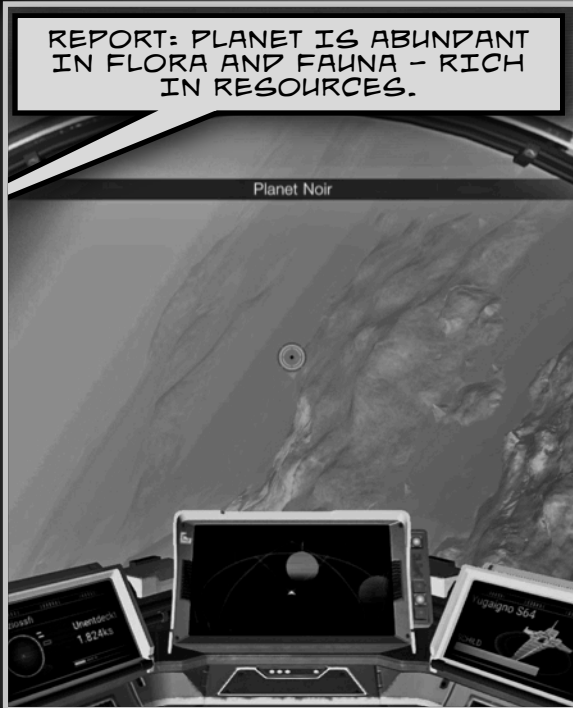

PLANET NOIR

DANGER - PROXIMITY ALERT!
ASTEROID COLLISION IMMINENT!
COURSE CORRECTION INITIATED.

NO! RELEASE
AUTO HELM... SHIP,
GIVE ME MANUAL
CONTROL NOW. I'LL
STEER.

FINALLY! AFTER
SO LONG I'VE FOUND
YOU.

ILLUSTRATION: NMS, TOURISTARR

STORY: ADREU

ANY THREAT
DETECTED?

NEGATIVE.....

ALMOST
THERE...

NOW TO SEE WHO'S HOME...

KNOCK!
KNOCK!

BUILDING'S STILL POWERED...